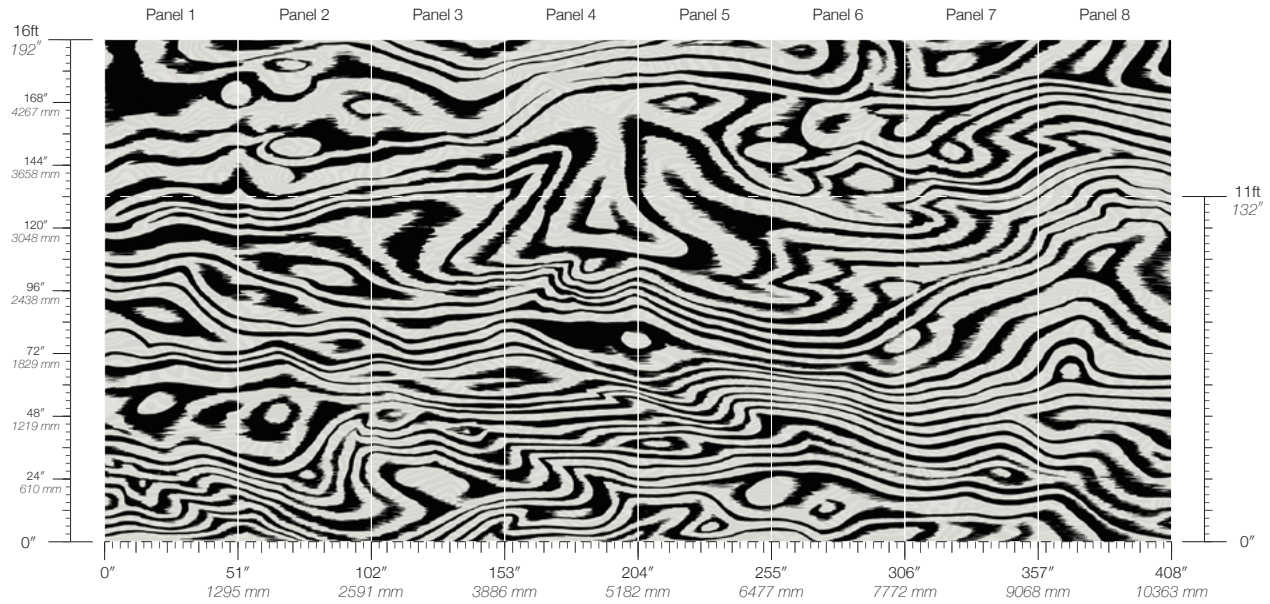

Heartwood Alma

COLOR
Alma

ITEM
4101

CONTENT
Type II Vinyl

PANEL WIDTH
51" / 1295 mm trimmed

PANEL HEIGHT
132" / 3353 mm standard
192" / 4877 mm extended

REPEAT
Non-repeating

STOCK
Made to order

LEAD TIME
4 weeks to print

MINIMUM
1 panel

PRICE
Available upon request

ORIGIN
USA

DETAILS
Custom options available

ENVIRONMENTAL
Recycled Content
Phthalate Free
Low VOC

SPECS
Commercial Vinyl face
Non-woven backing
20 oz per linear yard
620 g per linear meter
Smooth metallic/pearlescent texture

TESTING
(US) ASTM E84 Adhered Class A
(EU) EN 15102 Class B, s2
(CN) CAN/ULC-S102.2 Class A
CCC-W-408D Type II
WA Specification W-101 Type II

MAINTENANCE
Water-based cleanser

CONTACT
sales@calicowallpaper.com
+1 718 243 1705
57 Lispenard Street
New York, NY 10013 USA

DISCLAIMER
Refer to our website to see the full mural artwork. Reference the physical sample for color and texture. Panel maps represent mural artwork only.