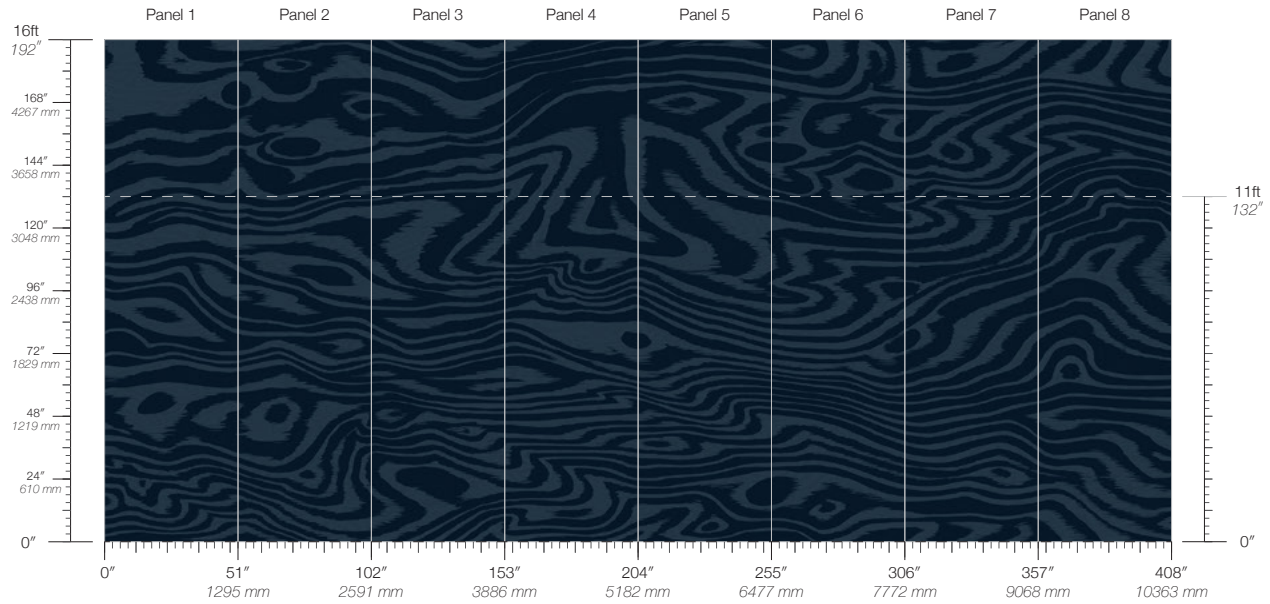

Heartwood Ellipse

COLOR

Ellipse

ITEM

4103

CONTENT

Type II Vinyl

PANEL WIDTH

51" / 1295 mm trimmed

PANEL HEIGHT

132" / 3353 mm standard
192" / 4877 mm extended

REPEAT

Non-repeating

STOCK

Made to order

LEAD TIME

4 weeks to print

MINIMUM

1 panel

PRICE

Available upon request

ORIGIN

USA

DETAILS

Custom options available

ENVIRONMENTAL

Recycled Content
Phthalate Free
Low VOC

SPECS

Commercial Vinyl face
Non-woven backing
20 oz per linear yard
620 g per linear meter
Smooth metallic/pearlescent texture

TESTING

(US) ASTM E84 Adhered Class A
(EU) EN 15102 Class B, s2
(CN) CAN/ULC-S102.2 Class A
CCC-W-408D Type II
WA Specification W-101 Type II

MAINTENANCE

Water-based cleanser

CONTACT

sales@calicowallpaper.com
+1 718 243 1705
57 Lispenard Street
New York, NY 10013 USA

DISCLAIMER

Refer to our website to see the full mural artwork. Reference the physical sample for color and texture. Panel maps represent mural artwork only.