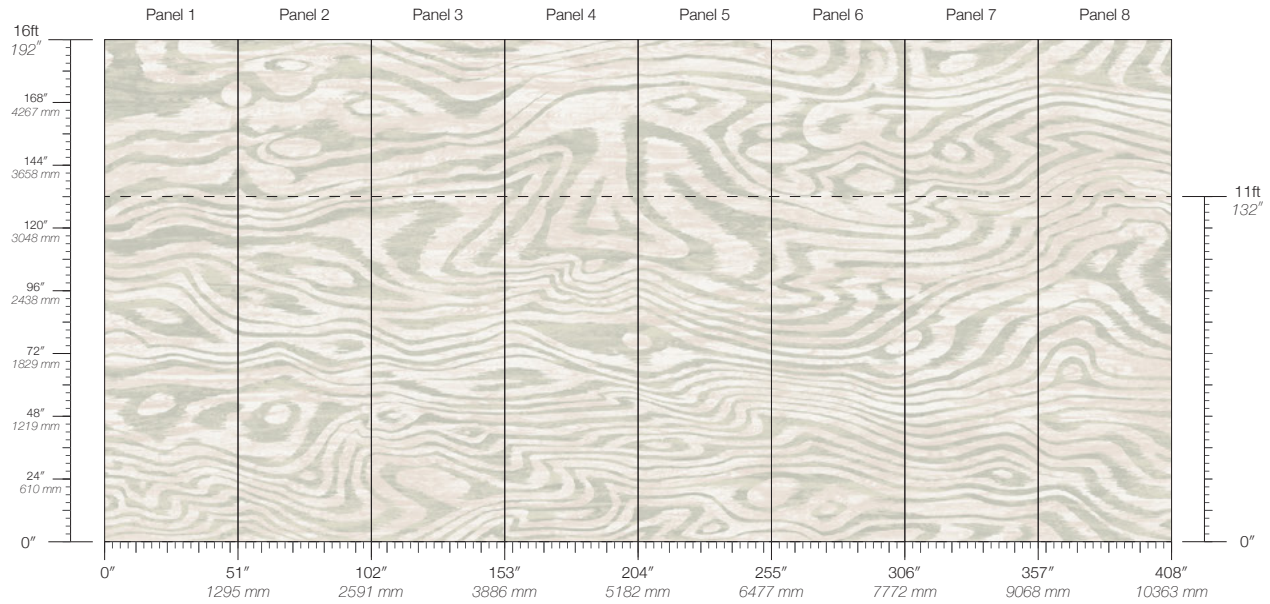

Heartwood Ocho

COLOR
Ocho

ITEM
4107

CONTENT
Type II Vinyl

PANEL WIDTH
51" / 1295 mm trimmed

PANEL HEIGHT
132" / 3353 mm standard
192" / 4877 mm extended

REPEAT
Non-repeating

STOCK
Made to order

LEAD TIME
4 weeks to print

MINIMUM
1 panel

PRICE
Available upon request

ORIGIN
USA

DETAILS
Custom options available

ENVIRONMENTAL
Recycled Content
Phthalate Free
Low VOC

SPECS
Commercial Vinyl face
Non-woven backing
20 oz per linear yard
620 g per linear meter
Smooth metallic/pearlescent texture

TESTING
(US) ASTM E84 Adhered Class A
(EU) EN 15102 Class B, s2
(CN) CAN/ULC-S102.2 Class A
CCC-W-408D Type II
WA Specification W-101 Type II

MAINTENANCE
Water-based cleanser

CONTACT
sales@calicowallpaper.com
+1 718 243 1705
57 Lispenard Street
New York, NY 10013 USA

DISCLAIMER
Refer to our website to see the full mural artwork. Reference the physical sample for color and texture. Panel maps represent mural artwork only.