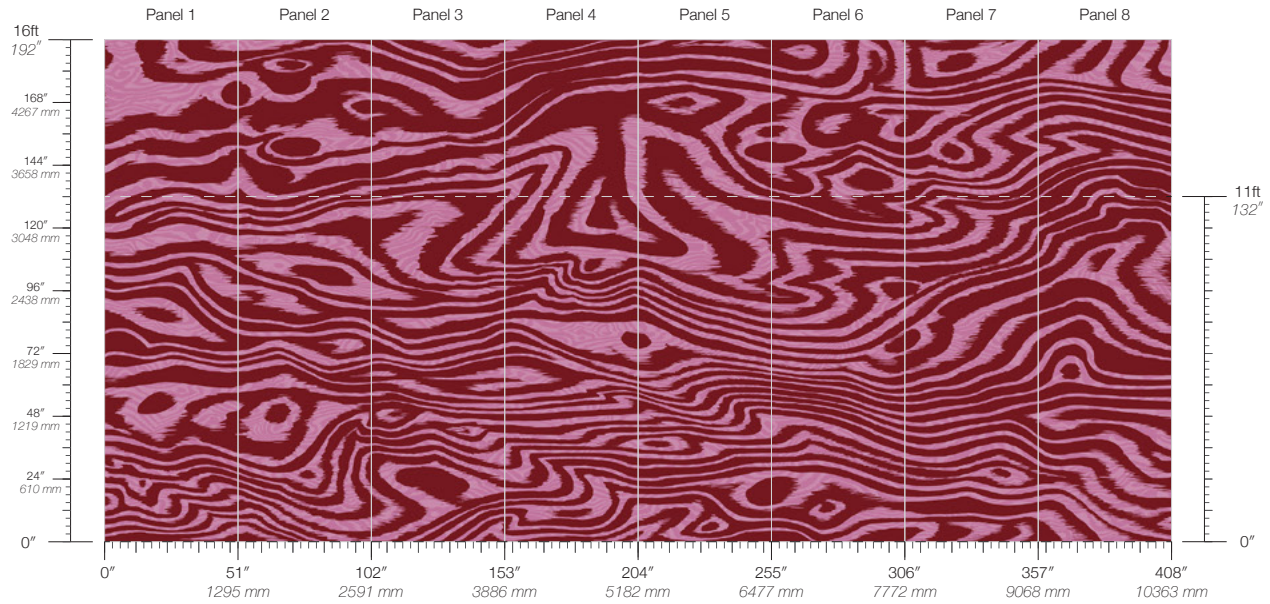

Heartwood Popo

COLOR

Popo

ITEM

4108

CONTENT

Type II Vinyl

PANEL WIDTH

51" / 1295 mm trimmed

PANEL HEIGHT

132" / 3353 mm standard
192" / 4877 mm extended

REPEAT

Non-repeating

STOCK

Made to order

LEAD TIME

4 weeks to print

MINIMUM

1 panel

PRICE

Available upon request

ORIGIN

USA

DETAILS

Custom options available

ENVIRONMENTAL

Recycled Content
Phthalate Free
Low VOC

SPECS

Commercial Vinyl face
Non-woven backing
20 oz per linear yard
620 g per linear meter
Smooth metallic/pearlescent texture

TESTING

(US) ASTM E84 Adhered Class A
(EU) EN 15102 Class B, s2
(CN) CAN/ULC-S102.2 Class A
CCC-W-408D Type II
WA Specification W-101 Type II

MAINTENANCE

Water-based cleanser

CONTACT

sales@calicowallpaper.com
+1 718 243 1705
57 Lispenard Street
New York, NY 10013 USA

DISCLAIMER

Refer to our website to see the full mural artwork. Reference the physical sample for color and texture. Panel maps represent mural artwork only.